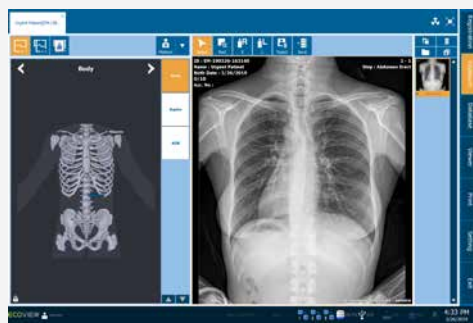

## Flat Panel Detector with acquisition software

Scintillator	: Gadox or CsI
Active Array (H x V)	: 358.4mm x 430.08mm
Active Area	: 2560 x 3072
Pixel pitch	: 0.14 (140µm)
Grayscale	: 16 bits
Image Acquisition time (Wired)	: 1.5 seconds
Image Acquisition time (Wireless)	: 3 seconds
Dimension (H x W x D)	: 384 x 460 x 15mm
Weight	: 2.9 kg (Including battery pack)