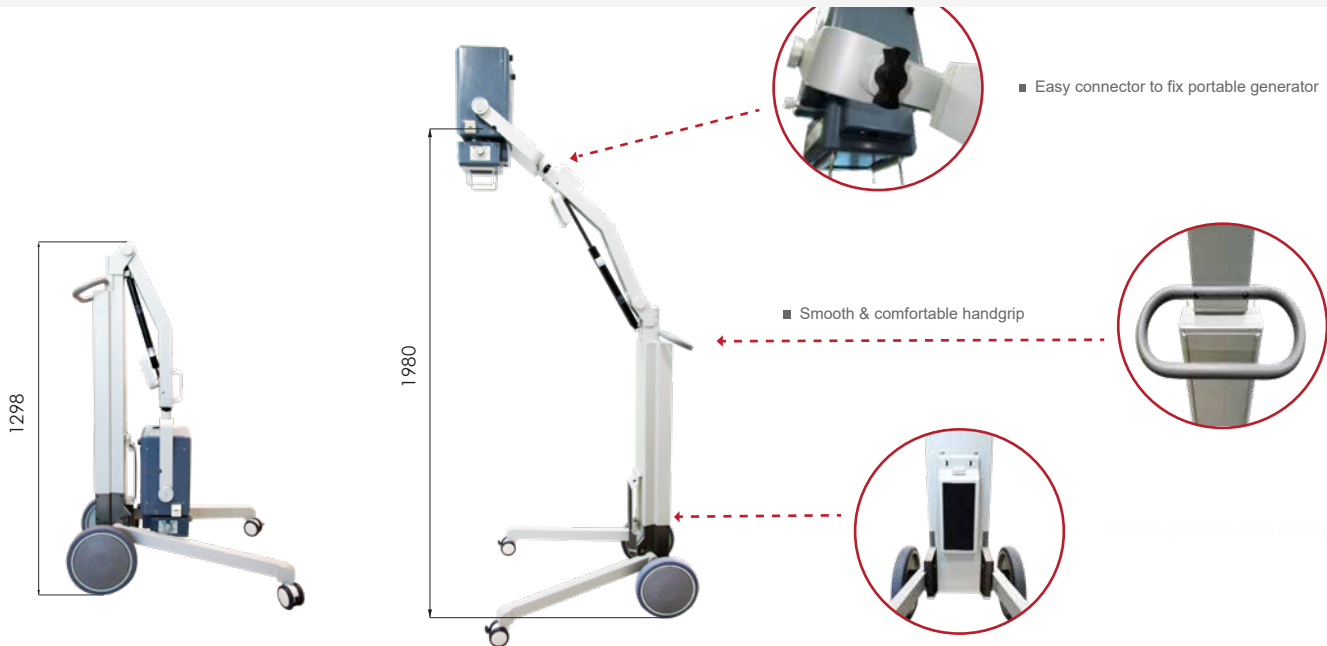

Алматы (7273)495-231
Ангарск (3955)60-70-56
Архангельск (8182)63-90-72
Астрахань (8512)99-46-04
Барнаул (3852)73-04-60
Белгород (4722)40-23-64
Благовещенск (4162)22-76-07
Брянск (4832)59-03-52
Владивосток (423)249-28-31
Владикавказ (8672)28-90-48
Владимир (4922) 49-43-18
Волгоград (844)278-03-48
Вологда (8172)26-41-59
Воронеж (473)204-51-73
Екатеринбург (343)384-55-89

Ижевск (3412)26-03-58
Иваново (4932)77-34-06
Иркутск (395)279-98-46
Казань (843)206-01-48
Калининград (4012)72-03-81
Калуга (4842)92-23-67
Кемерово (3842)65-04-62
Киров (8332)68-02-04
Коломна (4966)23-41-49
Кострома (4942)77-07-48
Краснодар (861)203-40-90
Красноярск (391)204-63-61
Курск (4712)77-13-04
Курган (3522)50-90-47
Липецк (4742)52-20-81

Киргизия (996)312-96-26-47

Магнитогорск (3519)55-03-13
Москва (495)268-04-70
Мурманск (8152)59-64-93
Набережные Челны (8552)20-53-41
Нижний Новгород (831)429-08-12
Новокузнецк (3843)20-46-81
Новосибирск (383)227-86-73
Омск (3812)21-46-40
Орел (4862)44-53-42
Оренбург (3532)37-68-04
Пенза (8412)22-31-16
Петрозаводск (8142)55-98-37
Псков (8112)59-10-37
Пермь (342)205-81-47

Россия (495)268-04-70

Ростов-на-Дону (863)308-18-15
Рязань (4912)46-61-64
Самара (846)206-03-16
Саранск (8342)22-96-24
Санкт-Петербург (812)309-46-40
Саратов (845)249-38-78
Севастополь (8692)22-31-93
Симферополь (3652)67-13-56
Смоленск (4812)29-41-54
Сочи (862)225-72-31
Ставрополь (8652)20-65-13
Сыктывкар (8212)25-95-17
Сургут (3462)77-98-35
Тамбов (4752)50-40-97
Тверь (4822)63-31-35

Казахстан (772)734-952-31

Тольяти (8482)63-91-07
Томск (3822)98-41-53
Тула (4872)33-79-87
Тюмень (3452)66-21-18
Улан-Удэ (3012)59-97-51
Ульяновск (8422)24-23-59
Уфа (347)229-48-12
Хабаровск (4212)92-98-04
Чебоксары (8352)28-53-07
Челябинск (351)202-03-61
Череповец (8202)49-02-64
Чита (3022)38-34-83
Якутск (4112)23-90-97
Ярославль (4852)69-52-93