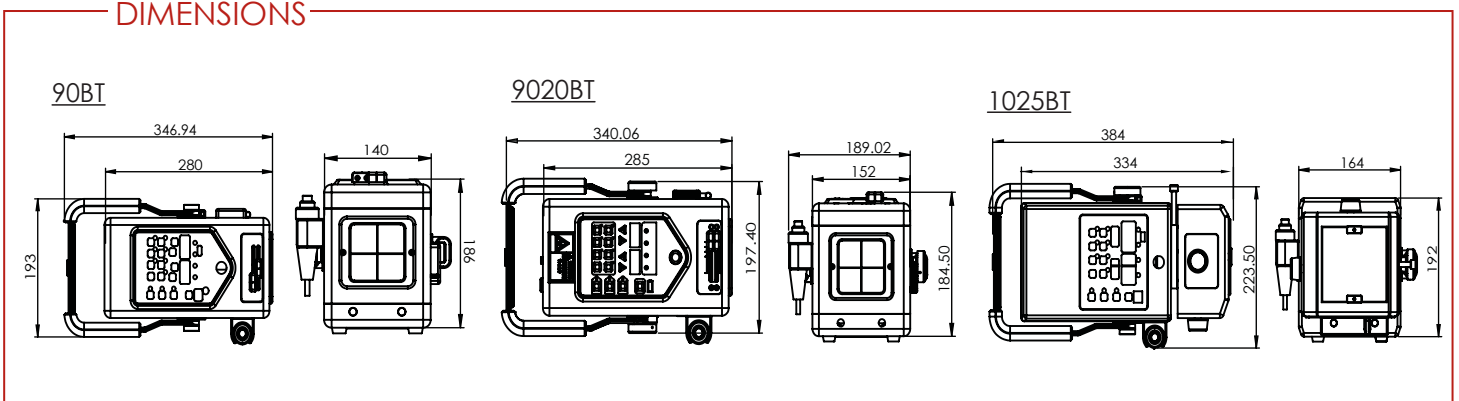

DIMENSIONS

Алматы (7273)495-231
Ангарск (3955)60-70-56
Архангельск (8182)63-90-72
Астрахань (8512)99-46-04
Барнаул (3852)73-04-60
Белгород (4722)40-23-64
Благовещенск (4162)22-76-07
Брянск (4832)59-03-52
Владивосток (423)249-28-31
Владикавказ (8672)28-90-48
Владимир (4922) 49-43-18
Волгоград (844)278-03-48
Вологда (8172)26-41-59
Воронеж (473)204-51-73
Екатеринбург (343)384-55-89

Ижевск (3412)26-03-58
Иваново (4932)77-34-06
Иркутск (395)279-98-46
Казань (843)206-01-48
Калининград (4012)72-03-81
Калуга (4842)92-23-67
Кемерово (3842)65-04-62
Киров (8332)68-02-04
Коломна (4966)23-41-49
Кострома (4942)77-07-48
Краснодар (861)203-40-90
Красноярск (391)204-63-61
Курск (4712)77-13-04
Курган (3522)50-90-47
Липецк (4742)52-20-81

Киргизия (996)312-96-26-47

Магнитогорск (3519)55-03-13
Москва (495)268-04-70
Мурманск (8152)59-64-93
Набережные Челны (8552)20-53-41
Нижний Новгород (831)429-08-12
Новокузнецк (3843)20-46-81
Ноябрьск (3496)41-32-12
Новосибирск (383)227-86-73
Омск (3812)21-46-40
Орел (4862)44-53-42
Оренбург (3532)37-68-04
Пенза (8412)22-31-16
Петрозаводск (8142)55-98-37
Псков (8112)59-10-37
Пермь (342)205-81-47

Россия (495)268-04-70

Ростов-на-Дону (863)308-18-15
Рязань (4912)46-61-64
Самара (846)206-03-16
Саранск (8342)22-96-24
Санкт-Петербург (812)309-46-40
Саратов (845)249-38-78
Севастополь (8692)22-31-93
Симферополь (3652)67-13-56
Смоленск (4812)29-41-54
Сочи (862)225-72-31
Ставрополь (8652)20-65-13
Сыктывкар (8212)25-95-17
Сургут (3462)77-98-35
Тамбов (4752)50-40-97
Тверь (4822)63-31-35

Казахстан (772)734-952-31

Тольяти (8482)63-91-07
Томск (3822)98-41-53
Тула (4872)33-79-87
Тюмень (3452)66-21-18
Улан-Удэ (3012)59-97-51
Ульяновск (8422)24-23-59
Уфа (347)229-48-12
Хабаровск (4212)92-98-04
Чебоксары (8352)28-53-07
Челябинск (351)202-03-61
Череповец (8202)49-02-64
Чита (3022)38-34-83
Якутск (4112)23-90-97
Ярославль (4852)69-52-93