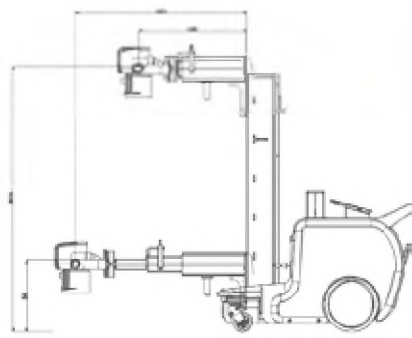

Mobile X-ray System

The high quality system from ECORAY offers good value with its feature-rich operations and wide clinical imaging applications.

The model consists of ergonomic tube stand on a strong cart with motorized control and an integrated tube support with tube assembly and collimator. It is prepared for use with portable flat panel detector and storage acquisition systems. It offers high quality for your budget.

The integration of its generator with the power of Ultra-Capacitor, brings reliable performance not only at Digital imaging but travel ways it goes by intelligent motors.

It is a cost-efficient, all-in-one hospital mobile solution – the one with potential to bring new momentum into your daily medical imaging business.

Slight-move at side of bed.