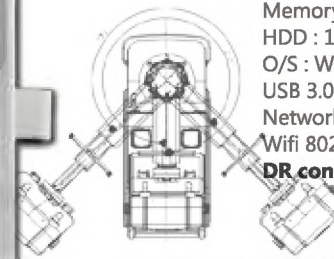

Mobile X-ray System

The high quality system from ECORAY offers good value with its feature-rich operations and wide clinical imaging applications.

The model consists of ergonomic tube stand on a strong cart with motorized control and an integrated tube support with tube assembly and collimator. It is prepared for use with portable flat panel detector and storage acquisition systems. It offers high quality for your budget.

The integration of its generator with the power of Ultra-Capacitor, brings reliable performance not only at Digital imaging but travel ways it goes by intelligent motors.

It is a cost-efficient, all-in-one hospital mobile solution – the one with potential to bring new momentum into your daily medical imaging business.

Slight-move at side of bed.