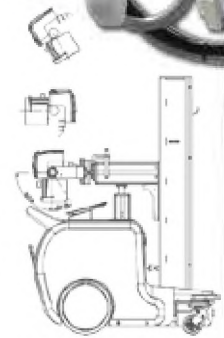

Mobile X-ray System

The high quality system from ECORAY offers good value with its feature-rich operations and wide clinical imaging applications.

The model consists of ergonomic tube stand on a strong cart with motorized control and an integrated tube support with tube assembly and collimator. It is prepared for use with portable flat panel detector and storage acquisition systems. It offers high quality for your budget.

The integration of its generator with the power of Ultra-Capacitor, brings reliable performance not only at Digital imaging but travel ways it goes by intelligent motors.

It is a cost-efficient, all-in-one hospital mobile solution – the one with potential to bring new momentum into your daily medical imaging business.

Slight-move at side of bed.