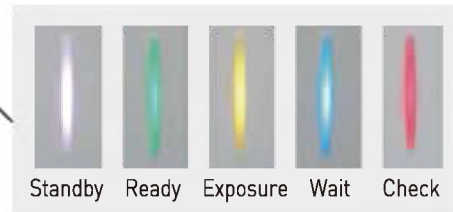

LED Light color displaying unit's status

1. **Ultra200 (Rechargeable Battery Powered)**
2. Approx. 200 exams with a single charge
   - Hybrid function to expose X-ray during charging

MOBILE UNIT	
Tube Arm Rotation	-90°~90°
Tube Rotation	-35°~110°
SID to Floor	329~2,069mm
Size	634(W) X 810(L) X 1,546(H)mm
Net Weight	Normal AC line powered type 166kg Rechargeable battery powered type 197kg

MONOBLOC SPECIFICATIONS	
Output Power	5kW
kV range	40~110kV
mA range	25~100mA
mAs range	0.32~200mAs
Tube	Stationary Anode Tube (1.8mm Single Focal, 28kJ)
Input Power	Normal AC line powered type 200~240VAC, 50/60Hz Rechargeable battery powered type 100~240VAC, 50/60Hz

OVERHEAD LCD TOUCH SCREEN CONSOLE
kV & mAs Up/Down
Indication of Tube angle, Tube temperature & Waiting time (sec)
Selectable 128 APR

MOTORIZED COLLIMATOR
Automatic SID measured by Ultrasonic Sensor
Motorized collimation area
X-ray Field : Max. 47cm X 47cm @100cm SID
Collimator lamp : 130 LUX LED Lamp @100cm SID