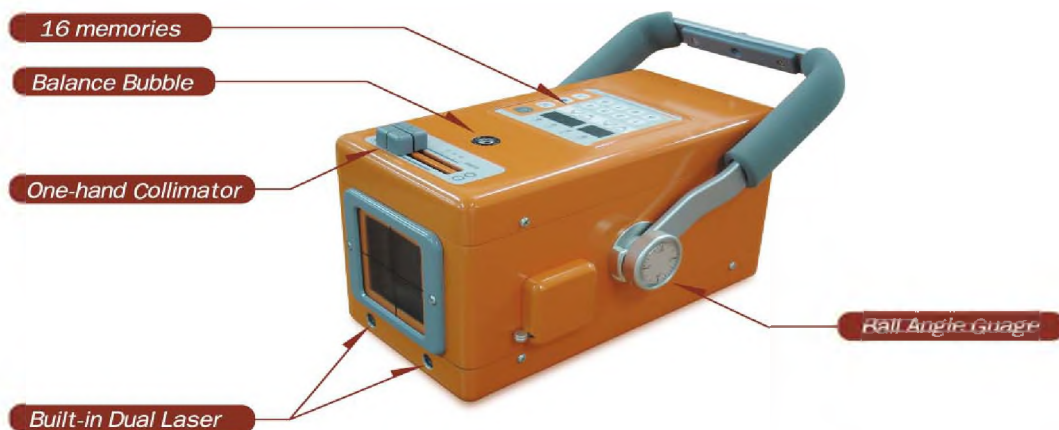

Specifications are subjects to change without prior notice.

Unique Features in Oranges

Алматы (7273)495-231
Ангарск (3955)60-70-56
Архангельск (8182)63-90-72
Астрахань (8512)99-46-04
Барнаул (3852)73-04-60
Белгород (4722)40-23-64
Благовещенск (4162)22-76-07
Брянск (4832)59-03-52
Владивосток (423)249-28-31
Владикавказ (8672)28-90-48
Владимир (4922) 49-43-18
Волгоград (844)278-03-48
Вологда (8172)26-41-59
Воронеж (473)204-51-73
Екатеринбург (343)384-55-89

Ижевск (3412)26-03-58
Иваново (4932)77-34-06
Иркутск (395)279-98-46
Казань (843)206-01-48
Калининград (4012)72-03-81
Калуга (4842)92-23-67
Кемерово (3842)65-04-62
Киров (8332)68-02-04
Коломна (4966)23-41-49
Кострома (4942)77-07-48
Краснодар (861)203-40-90
Красноярск (391)204-63-61
Курск (4712)77-13-04
Курган (3522)50-90-47
Липецк (4742)52-20-81

Киргизия (996)312-96-26-47

Магнитогорск (3519)55-03-13
Москва (495)268-04-70
Мурманск (8152)59-64-93
Набережные Челны (8552)20-53-41
Нижний Новгород (831)429-08-12
Новокузнецк (3843)20-46-81
Новосибирск (383)227-86-73
Омск (3812)21-46-40
Новосибирск (383)227-86-73
Орел (4862)44-53-42
Оренбург (3532)37-68-04
Пенза (8412)22-31-16
Петрозаводск (8142)55-98-37
Псков (8112)59-10-37
Пермь (342)205-81-47

Россия (495)268-04-70

Ростов-на-Дону (863)308-18-15
Рязань (4912)46-61-64
Самара (846)206-03-16
Саранск (8342)22-96-24
Санкт-Петербург (812)309-46-40
Саратов (845)249-38-78
Севастополь (8692)22-31-93
Симферополь (3652)67-13-56
Смоленск (4812)29-41-54
Сочи (862)225-72-31
Ставрополь (8652)20-65-13
Сыктывкар (8212)25-95-17
Сургут (3462)77-98-35
Тамбов (4752)50-40-97
Тверь (4822)63-31-35

Казахстан (772)734-952-31

Тольяти (8482)63-91-07
Томск (3822)98-41-53
Тула (4872)33-79-87
Тюмень (3452)66-21-18
Улан-Удэ (3012)59-97-51
Ульяновск (8422)24-23-59
Уфа (347)229-48-12
Хабаровск (4212)92-98-04
Чебоксары (8352)28-53-07
Челябинск (351)202-03-61
Череповец (8202)49-02-64
Чита (3022)38-34-83
Якутск (4112)23-90-97
Ярославль (4852)69-52-93