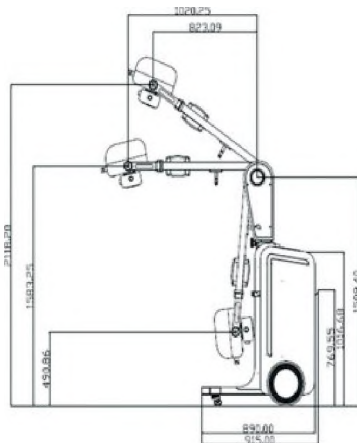

Алматы (7273)495-231
Ангарск (3955)60-70-56
Архангельск (8182)63-90-72
Астрахань (8512)99-46-04
Барнаул (3852)73-04-60
Белгород (4722)40-23-64
Благовещенск (4162)22-76-07
Брянск (4832)59-03-52
Владивосток (423)249-28-31
Владикавказ (8672)28-90-48
Владимир (4922) 49-43-18
Волгоград (844)278-03-48
Вологда (8172)26-41-59
Воронеж (473)204-51-73
Екатеринбург (343)384-55-89

Ижевск (3412)26-03-58
Иваново (4932)77-34-06
Иркутск (395)279-98-46
Казань (843)206-01-48
Калининград (4012)72-03-81
Калуга (4842)92-23-67
Кемерово (3842)65-04-62
Киров (8332)68-02-04
Коломна (4966)23-41-49
Кострома (4942)77-07-48
Краснодар (861)203-40-90
Красноярск (391)204-63-61
Курск (4712)77-13-04
Курган (3522)50-90-47
Липецк (4742)52-20-81

Магнитогорск (3519)55-03-13
Москва (495)268-04-70
Мурманск (8152)59-64-93
Набережные Челны (8552)20-53-41
Нижний Новгород (831)429-08-12
Новокузнецк (3843)20-46-81
Ноябрьск (3496)41-32-12
Новосибирск (383)227-86-73
Омск (3812)21-46-40
Орел (4862)44-53-42
Оренбург (3532)37-68-04
Пенза (8412)22-31-16
Петрозаводск (8142)55-98-37
Псков (8112)59-10-37
Пермь (342)205-81-47

Ростов-на-Дону (863)308-18-15
Рязань (4912)46-61-64
Самара (846)206-03-16
Саранск (8342)22-96-24
Санкт-Петербург (812)309-46-40
Саратов (845)249-38-78
Севастополь (8692)22-31-93
Симферополь (3652)67-13-56
Смоленск (4812)29-41-54
Сочи (862)225-72-31
Ставрополь (8652)20-65-13
Сыктывкар (8212)25-95-17
Сургут (3462)77-98-35
Тамбов (4752)50-40-97
Тверь (4822)63-31-35

Тольяти (8482)63-91-07
Томск (3822)98-41-53
Тула (4872)33-79-87
Тюмень (3452)66-21-18
Улан-Удэ (3012)59-97-51
Ульяновск (8422)24-23-59
Уфа (347)229-48-12
Хабаровск (4212)92-98-04
Чебоксары (8352)28-53-07
Челябинск (351)202-03-61
Череповец (8202)49-02-64
Чита (3022)38-34-83
Якутск (4112)23-90-97
Ярославль (4852)69-52-93

Киргизия (996)312-96-26-47

Россия (495)268-04-70

Казахстан (772)734-952-31