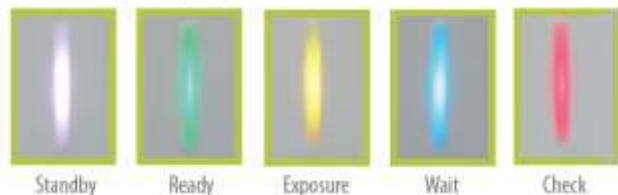

► Quick notice by side-lightings