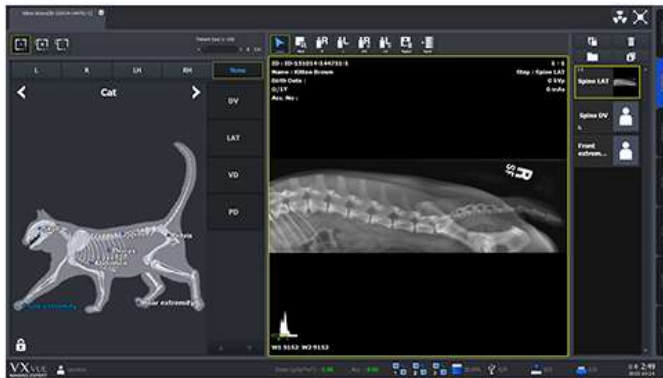

FOR VETERINARY

FOR VETERINARY

- You save time and cost for trial and error
- Easy to install and manage

CONSISTS

1. Image Processing Engine
2. Main Console viewer (Worklist, Browser, Exposure, Review)
3. DICOM
  - - DICOM storage SCU/ Modality work-lists SCU/ Print SCU
  - - DICOM Query, Retrieve
  - - DICOM Modality Performed Procedure service SCU
  - - DICOM Storage Commitment SCU
4. Get Parameter Tool

FEATURES

Control of DICOM

- ■ Available DICOM sending multi PACS server at real time
- ■ Patient CD with image viewer and export variety image format(JPG, BMP, PNG)

Control of X-ray system

- ■ Set x-ray exposure techniques
- ■ Set study position for either bucky or tube
- ■ Control ready & shoot exposure X-ray