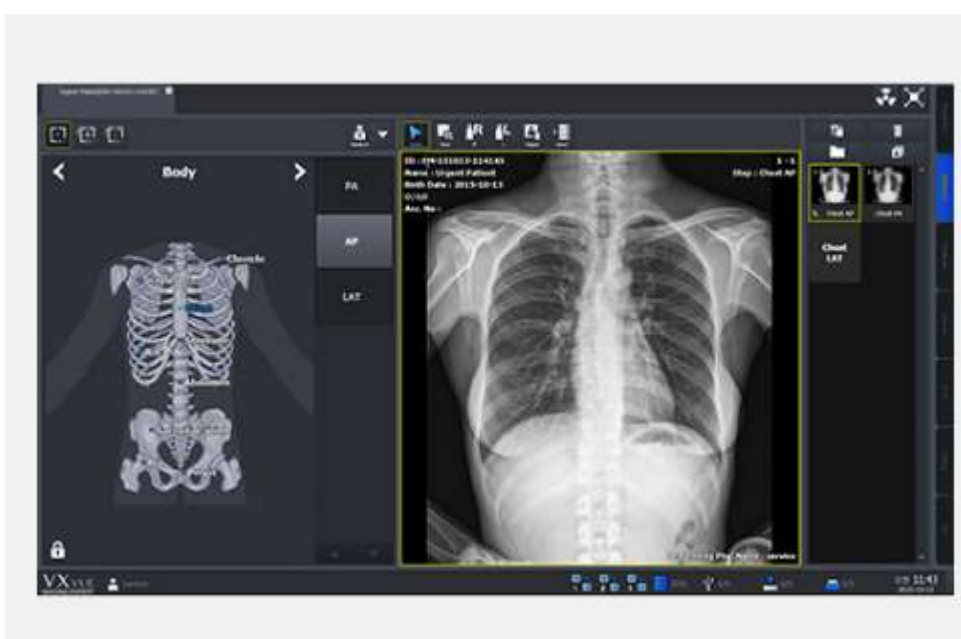

## Программное обеспечение цифровой съемки ECOVIEW

ECOVIEW's digital acquisition software is based on the FS-MLW(Faster Specialized Multi Layered Wavelet) technology for smooth workflow, best quality and fast speed.